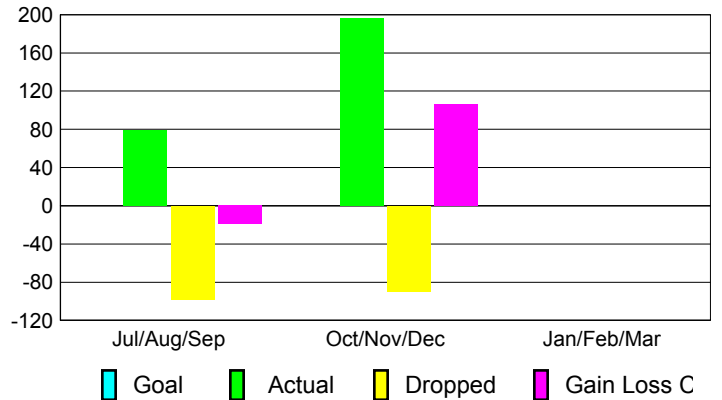

### YTD Status Quo Clubs 2012-2013

Status Quo Clubs Compared to Status Quo Members

## MEMBERSHIP

Membership Results  
2012-2013

Membership  
2011-2012

Month	Net Memb Goal	Actual New Memb	Actual Dropped Memb	Gain/Loss of Memb	Gain/Loss of Memb
Jul/Aug/Sep		79	-98	-19	56
Oct/Nov/Dec		196	-90	106	72
Jan/Feb/Mar					31
<b>Totals</b>		<b>275</b>	<b>-188</b>	<b>87</b>	<b>159</b>

### Membership Results 2012-2013

Goal, New, Dropped, Gain/Loss

### Comparison of Membership Gain/Loss

Current Year Compared to the Previous Year