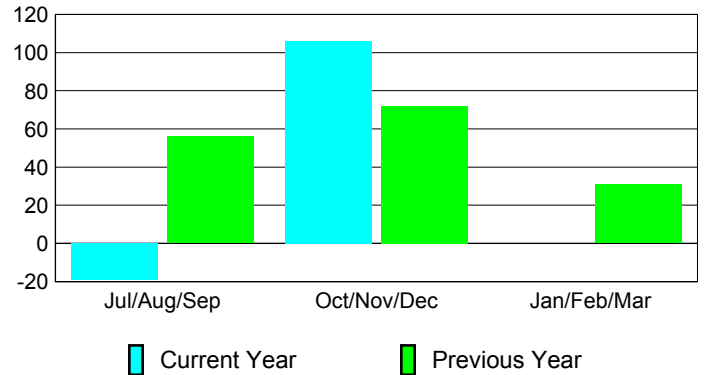

Gender Comparison 2012-2013

Jul/Aug/Sep

Oct/Nov/Dec

Jan/Feb/Mar

Male

Female