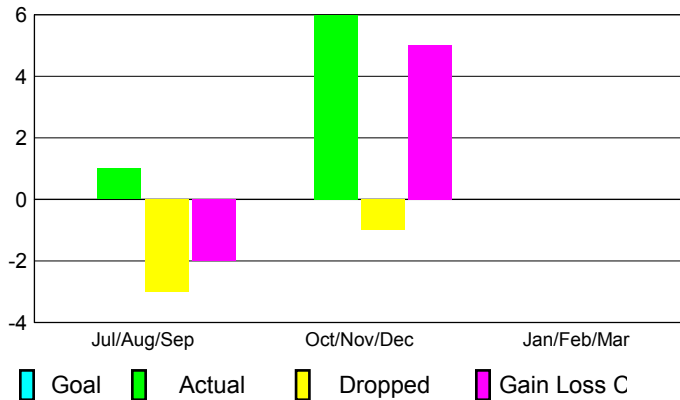

## CLUBS

Club Results  
2012-2013

Clubs  
2011-2012

Month	New Club Goal	Actual New Clubs	Actual Dropped Clubs	Gain/Loss of Clubs	Gain/Loss of Clubs
Jul/Aug/Sep		1	-3	-2	2
Oct/Nov/Dec		6	-1	5	5
Jan/Feb/Mar					-1
<b>Totals</b>		<b>7</b>	<b>-4</b>	<b>3</b>	<b>6</b>

### Club Results 2012-2013

Goal, New, Dropped, Gain/Loss

### Comparison of Club Gain/Loss

Current Year Compared to the Previous Year