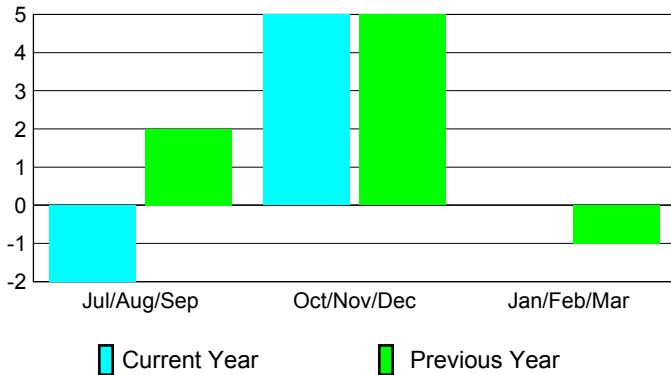

2012-2013 GMT Reports for District (or Undistricted) **District 307 A2**

GMT: EDDY WIDJANARKO

Location: INDONESIA

GMT CA: 7

CLUBS

Club Results
2012-2013

Clubs
2011-2012

Month	New Club Goal	Actual New Clubs	Actual Dropped Clubs	Gain/Loss of Clubs	Gain/Loss of Clubs
Jul/Aug/Sep		1	-3	-2	2
Oct/Nov/Dec		6	-1	5	5
Jan/Feb/Mar					-1
Totals		7	-4	3	6

Club Results 2012-2013

Goal, New, Dropped, Gain/Loss

Comparison of Club Gain/Loss

Current Year Compared to the Previous Year

YTD Status Quo Clubs 2012-2013

Status Quo Clubs Compared to Status Quo Members

MEMBERSHIP

Membership Results
2012-2013

Membership
2011-2012

Month	Net Memb Goal	Actual New Memb	Actual Dropped Memb	Gain/Loss of Memb	Gain/Loss of Memb
Jul/Aug/Sep		79	-98	-19	56
Oct/Nov/Dec		196	-90	106	72
Jan/Feb/Mar					31
Totals		275	-188	87	159

Membership Results 2012-2013

Goal, New, Dropped, Gain/Loss

Comparison of Membership Gain/Loss

Current Year Compared to the Previous Year

Gender Comparison 2012-2013

Jul/Aug/Sep

Oct/Nov/Dec

Jan/Feb/Mar

Male

Female